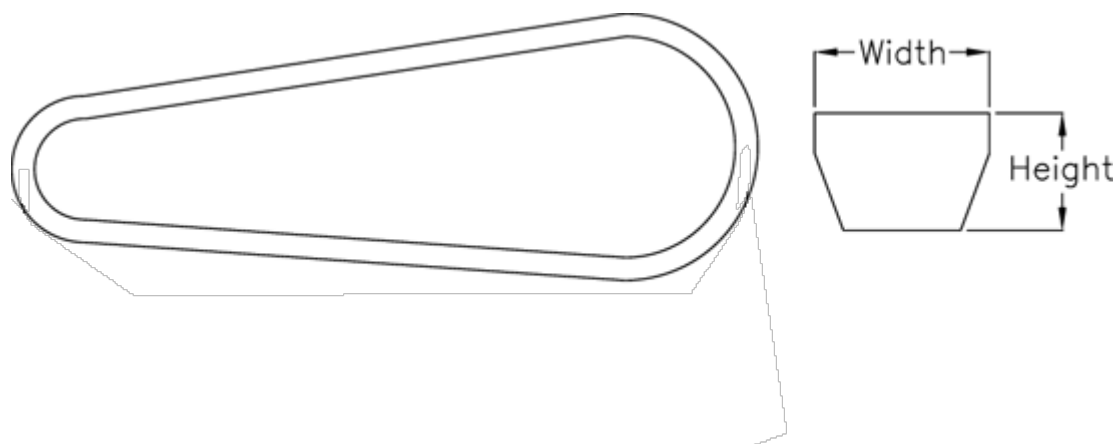

Data Sheet

Article number: 601962561272
Description: Gates V-belt SPA 1272 Ld 1272
DELTA NARROW

Measures

| | |
|--------------|--------|
| Datum length | = 1272 |
| Height | = 10 |
| Width | = 13 |